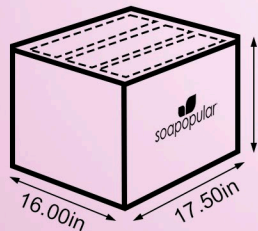

Dispenser included with Counter Top Stand

10004

10222-S

Refill up to 4 Dispensers with our large 4L Refill Jug. Just pour the contents into the dispensers inner refill bottle when needed.

Counter Top Stand

- 6 Unit per Case
- 23.0 lbs per Case
- 17.50 x 16.00 x 16.50in

Floor Stand Pallet

- 96 Units per Pallet
- 4 Rows x 4 Cases
- 16 Cases per Pallet

Details	Material:	Aluminum
	Stand Colour:	Navy Blue
	Type of Batteries:	x4 C-Cell Batteries
	Dispenser:	Automatic Foam Dispenser
	Disp. Colour:	Silver
	Applications:	2,600
Dimensions	Volume:	1,000mL / 33.8 fl. oz.
	Units per Case:	6
	Unit Weight:	3.50 lbs
Shipping	Unit Dimensions:	7.0in x 4.5in x 16.5in
	Case Weight:	23.00 lbs
	Case Dimensions:	17.50in x 16.00in x 16.50in
	Cases per Pallet:	16
	Pallet Rows:	4 Rows x 4 Cases