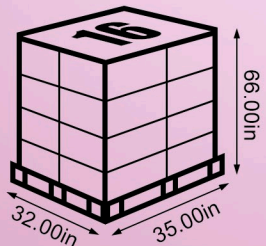

- 6 Unit per Case
- 23.0 lbs per Case
- 17.50 x 16.00 x 16.50in

Floor Stand Pallet

- 96 Units per Pallet
- 4 Rows x 4 Cases
- 16 Cases per Pallet

Details	Material:	Aluminum
	Stand Colour:	Navy Blue
	Type of Batteries:	x4 C-Cell Batteries
	Dispenser:	Automatic Foam Dispenser
	Disp. Colour:	Silver
	Applications:	2,600
Dimensions	Volume:	1,000mL / 33.8 fl. oz.
	Units per Case:	6
	Unit Weight:	3.50 lbs
Shipping	Unit Dimensions:	7.0in x 4.5in x 16.5in
	Case Weight:	23.00 lbs
	Case Dimensions:	17.50in x 16.00in x 16.50in
	Cases per Pallet:	16
	Pallet Rows:	4 Rows x 4 Cases