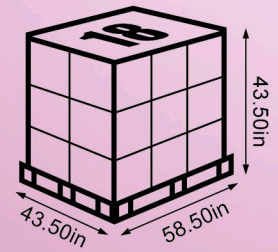

SOAPOPULAR® 550mL WALLMOUNT BRACKET ACCESSORY

- Designed for broad application across multiple walled surfaces where personal and public hand hygiene stations are needed.
- Each Wallmount Bracket includes x4 screws and anchors required to safely and properly install the bracket on most flat wall surfaces.
- Made using durable Steel, Soapopular® 550mL Wallmount Bracket is Sturdy to provide secure placement of 550mL products on wall surfaces.
- Our 550mL Desktop Bracket is designed to fit perfectly with Soapopular® 550mL products for all three of our product lines. (Sold Separately)
- Easy installation for fast integration of the 550mL Wallmount Bracket within your facilities, offering more opportunities for users to access hand hygiene products.

Wallmount Br. - 6 Pack

- 6 Units per Case
- 9.0 lbs per Case
- 9.00 x 6.25 x 4.25in

Wallmount Br. - Pallets

- 648 Units per Pallet
- 3 Rows x 6 Cases
- 18 Cases per Pallet

Details	Material:	Steel
	Compatible:	Soapopular® 550mL Bottles
	Felt Padding:	Included
	Applications:	1,100 (for 550mL products)
	Colour:	White Powder Coating
Dimensions	Units per Case:	6
	Unit Weight:	0.60 lbs
	Unit Dimensions:	4.75in x 2.75in x 6.00in
Shipping	Case Weight:	36.50 lbs
	Case Dimensions:	19.50in x 14.50in x 14.50in
	Cases per Pallet:	18
	Pallet Rows:	3 Rows x 6 Cases