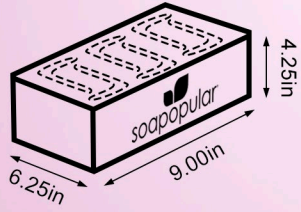

SOAPOPULAR® 550mL WALLMOUNT BRACKET ACCESSORY

- Designed for broad application across multiple walled surfaces where personal and public hand hygiene stations are needed.
- Each Wallmount Bracket includes x4 screws and anchors required to safely and properly install the bracket on most flat wall surfaces.
- Made using durable Steel, Soapopular® 550mL Wallmount Bracket is Sturdy to provide secure placement of 550mL products on wall surfaces.
- Our 550mL Desktop Bracket is designed to fit perfectly with Soapopular® 550mL products for all three of our product lines. (Sold Separately)
- Easy installation for fast integration of the 550mL Wallmount Bracket within your facilities, offering more opportunities for users to access hand hygiene products.

Wallmount Br. - 6 Pack

- 6 Units per Case
- 9.0 lbs per Case
- 9.00 x 6.25 x 4.25in

Wallmount Br. - Pallets

- 648 Units per Pallet
- 3 Rows x 6 Cases
- 18 Cases per Pallet

Details	Material:	Steel
	Compatible:	Soapopular® 550mL Bottles
	Felt Padding:	Included
	Applications:	1,100 (for 550mL products)
	Colour:	White Powder Coating
Dimensions	Units per Case:	6
	Unit Weight:	0.60 lbs
	Unit Dimensions:	4.75in x 2.75in x 6.00in
Shipping	Case Weight:	36.50 lbs
	Case Dimensions:	19.50in x 14.50in x 14.50in
	Cases per Pallet:	18
	Pallet Rows:	3 Rows x 6 Cases