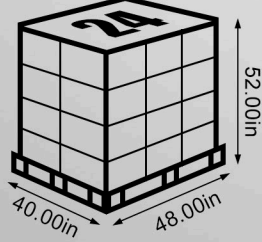

Bulk-Fill Refilling System

Refill up to 4 Dispensers with our large 4L Refill Jug. Just pour the contents into the dispensers inner refill bottle when needed.

57002

Dispenser - 1 Pack

- 1 Unit per Case
- 1.6 lbs per Case
- 5.70 x 5.45 x 12.20in

Dispenser 12 Pack Pallet

- 288 Units per Pallet
- 4 Rows x 6 Cases
- 24 Cases per Pallet

Details	Volume:	1000mL / 33.8 fl oz
	Applications:	2,600
	Colour:	White
	Dispensing Type:	Foam
Dimensions	Material:	Durable Plastic
	Activation:	Infrared Sensor - Automatic
	Refill Type:	Bulk-Fill Refill System
	Units per Case:	1 / 12
Shipping	Unit Weight:	1.90 lbs
	Unit Dimensions:	5.50in x 5.25in x 12.00in
	Case Weight:	25.0 lbs
Shipping	Case Dimensions:	21.00in x 16.00in x 12.00in
	Cases per Pallet:	24
	Pallet Rows:	4 Rows x 6 Cases