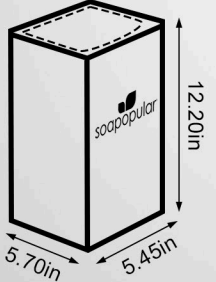

Bulk-Fill Refilling System

Refill up to 4 Dispensers with our large 4L Refill Jug. Just pour the contents into the dispensers inner refill bottle when needed.

57002

Dispenser - 1 Pack

- 1 Unit per Case
- 1.6 lbs per Case
- 5.70 x 5.45 x 12.20in

Dispenser 12 Pack Pallet

- 288 Units per Pallet
- 4 Rows x 6 Cases
- 24 Cases per Pallet

Details	Volume:	1000mL / 33.8 fl oz
	Applications:	2,600
	Colour:	White
	Dispensing Type:	Foam
Dimensions	Material:	Durable Plastic
	Activation:	Infrared Sensor - Automatic
	Refill Type:	Bulk-Fill Refill System
	Units per Case:	1 / 12
Shipping	Unit Weight:	1.90 lbs
	Unit Dimensions:	5.50in x 5.25in x 12.00in
	Case Weight:	25.0 lbs
Shipping	Case Dimensions:	21.00in x 16.00in x 12.00in
	Cases per Pallet:	24
	Pallet Rows:	4 Rows x 6 Cases