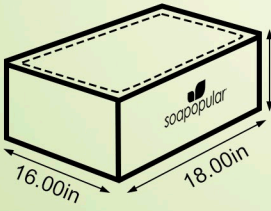

66.00in

Ø 14.00in

Dispenser Mounting on Floor Stands

For proper and safe mounting of our dispensers, use Soapopular® Foam Automatic Dispensers that are designed to be used with our Floor Stand Units.

61600-BW

68002

Floor Stand - 1 Pack

- 1 Unit per Case
- 20 lbs per Case
- 18.00 x 16.00 x 7.00in

Floor Stand Pallet

- 42 Units per Pallet
- 7 Rows x 6 Cases
- 42 Cases per Pallet

Details	Material:	Steel
	Stand Colour:	Black Coated
	Drip Tray:	Included
	Stand Sign:	Included
	Weighted Base:	Included
	Dispenser:	Not Included
	Disp. Colour:	N/A
Dimensions	Units per Case:	1
	Unit Weight:	17.00 lbs
	Unit Dimensions:	14.0in x 14.0in x 66.0in
Shipping	Case Weight:	19.0 lbs
	Case Dimensions:	18.00in x 16.00in x 7.00in
	Cases per Pallet:	42
	Pallet Rows:	7 Rows x 6 Cases