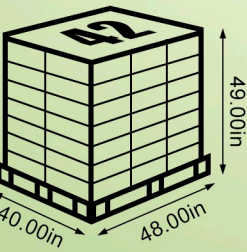

66.00in

Ø 14.00in

Dispenser Mounting on Floor Stands

For proper and safe mounting of our dispensers, use Soapopular® Foam Automatic Dispensers that are designed to be used with our Floor Stand Units.

61600-BW

68002

Floor Stand - 1 Pack

- 1 Unit per Case
- 20 lbs per Case
- 18.00 x 16.00 x 7.00in

Floor Stand Pallet

- 42 Units per Pallet
- 7 Rows x 6 Cases
- 42 Cases per Pallet

Details	Material:	Steel
	Stand Colour:	Black Coated
	Drip Tray:	Included
	Stand Sign:	Included
	Weighted Base:	Included
	Dispenser:	Not Included
	Disp. Colour:	N/A
Dimensions	Units per Case:	1
	Unit Weight:	17.00 lbs
	Unit Dimensions:	14.0in x 14.0in x 66.0in
Shipping	Case Weight:	19.0 lbs
	Case Dimensions:	18.00in x 16.00in x 7.00in
	Cases per Pallet:	42
	Pallet Rows:	7 Rows x 6 Cases