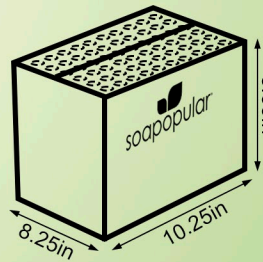

10mL - 82110 (PDQ-Display)	Units per Case:	30
	Case Weight:	1.5 lbs
	Case Dimensions:	6.50in x 6.00in x 6.50in
	Cases per Pallet:	324
	Pallet Rows:	12 Master Case (27pk)

10mL - 68112 (Loose Pens)	Units per Case:	120
	Case Weight:	7.0 lbs
	Case Dimensions:	10.25in x 8.25in x 8.50in
	Cases per Pallet:	120
	Pallet Rows:	6 Rows x 20cs

10mL - 68115 (Bulk Pens)	Units per Case:	500
	Case Weight:	25.0 lbs
	Case Dimensions:	12.10in x 12.10in x 12.05in
	Cases per Pallet:	48
	Pallet Rows:	4 Rows x 12cs

Details	Health Canada DIN:	02270420
	Active Ingredient:	Benzalkonium Chloride (0.15)
	Volume:	10mL / 0.34 fl oz
	Applications:	100
	Colour:	Clear / Colourless
	Odour / Scent:	Fragrance Free
	Formulation:	Spray

- 10mL - PDQ Display**
- 30 Units per Case
 - 1.5 lbs per Case
 - 324 Cases per Pallet

- 10mL - Loose Pens**
- 120 Units per Case
 - 7.0 lbs per Case
 - 120 Cases per Pallet

- 10mL - Bulk Pens**
- 500 Units per Case
 - 25.0 lbs per Case
 - 48 Cases per Pallet