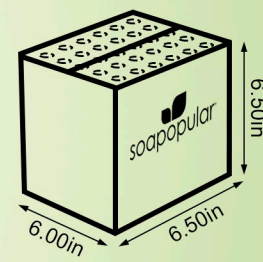

10mL - 82110 (PDQ-Display)	Units per Case:	30
	Case Weight:	1.5 lbs
	Case Dimensions:	6.50in x 6.00in x 6.50in
	Cases per Pallet:	324
	Pallet Rows:	12 Master Case (27pk)

10mL - 68112 (Loose Pens)	Units per Case:	120
	Case Weight:	7.0 lbs
	Case Dimensions:	10.25in x 8.25in x 8.50in
	Cases per Pallet:	120
	Pallet Rows:	6 Rows x 20cs

10mL - 68115 (Bulk Pens)	Units per Case:	500
	Case Weight:	25.0 lbs
	Case Dimensions:	12.10in x 12.10in x 12.05in
	Cases per Pallet:	48
	Pallet Rows:	4 Rows x 12cs

Details	Health Canada DIN:	02270420
	Active Ingredient:	Benzalkonium Chloride (0.15)
	Volume:	10mL / 0.34 fl oz
	Applications:	100
	Colour:	Clear / Colourless
	Odour / Scent:	Fragrance Free
	Formulation:	Spray

- 10mL - PDQ Display**
- 30 Units per Case
 - 1.5 lbs per Case
 - 324 Cases per Pallet

- 10mL - Loose Pens**
- 120 Units per Case
 - 7.0 lbs per Case
 - 120 Cases per Pallet

- 10mL - Bulk Pens**
- 500 Units per Case
 - 25.0 lbs per Case
 - 48 Cases per Pallet