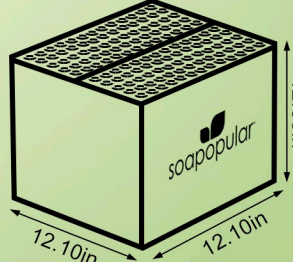

10mL - 82110 (PDQ-Display)	Units per Case:	30
	Case Weight:	1.5 lbs
	Case Dimensions:	6.50in x 6.00in x 6.50in
	Cases per Pallet:	324
	Pallet Rows:	12 Master Case (27pk)

10mL - 68112 (Loose Pens)	Units per Case:	120
	Case Weight:	7.0 lbs
	Case Dimensions:	10.25in x 8.25in x 8.50in
	Cases per Pallet:	120
	Pallet Rows:	6 Rows x 20cs

10mL - 68115 (Bulk Pens)	Units per Case:	500
	Case Weight:	25.0 lbs
	Case Dimensions:	12.10in x 12.10in x 12.05in
	Cases per Pallet:	48
	Pallet Rows:	4 Rows x 12cs

Details	Health Canada DIN:	02270420
	Active Ingredient:	Benzalkonium Chloride (0.15)
	Volume:	10mL / 0.34 fl oz
	Applications:	100
	Colour:	Clear / Colourless
	Odour / Scent:	Fragrance Free
	Formulation:	Spray

- 10mL - PDQ Display**
- 30 Units per Case
 - 1.5 lbs per Case
 - 324 Cases per Pallet

- 10mL - Loose Pens**
- 120 Units per Case
 - 7.0 lbs per Case
 - 120 Cases per Pallet

- 10mL - Bulk Pens**
- 500 Units per Case
 - 25.0 lbs per Case
 - 48 Cases per Pallet